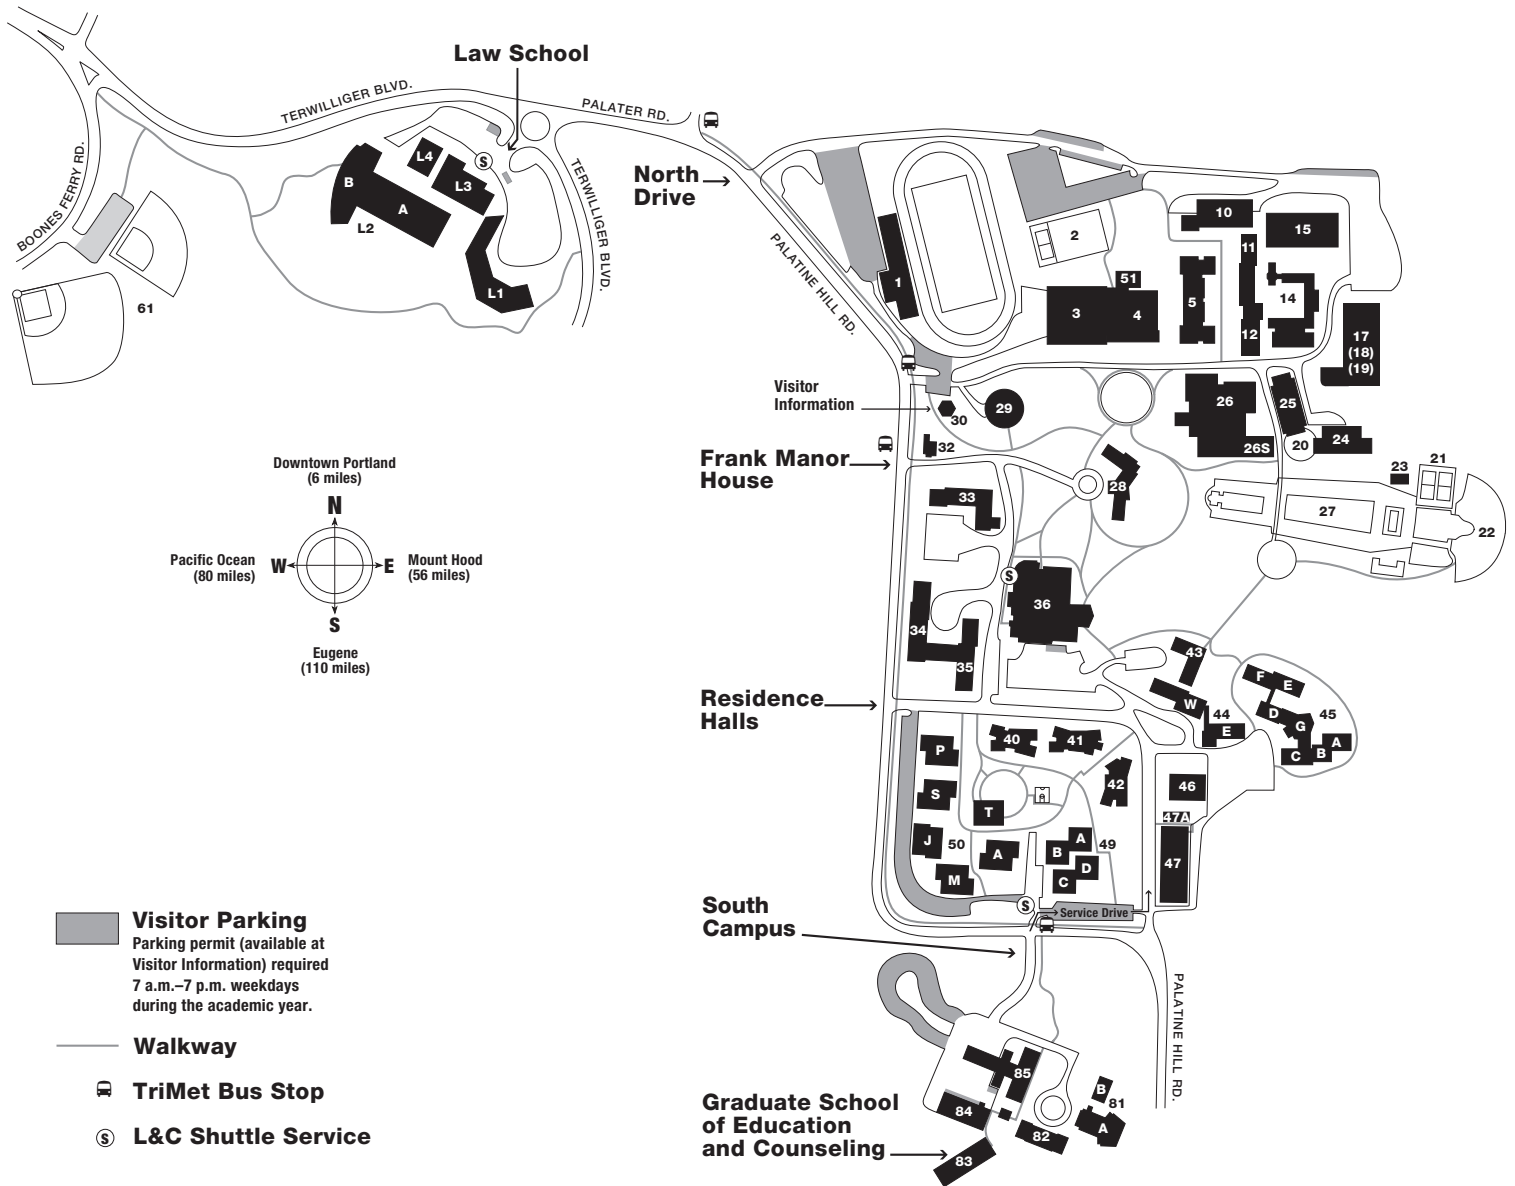

Lewis & Clark Campus Map

Buildings and Features

- 1 Griswold Stadium
- 2 Tennis Courts
- 3 Pamplin Sports Center
- 4 Zehntbauer Swimming Pavilion
- 5 J.R. Howard Hall
- 10 Evans Music Center
- 11 Biology-Psychology
- 12 BoDine
- 14 Albany Quadrangle
- 15 Fir Acres Theatre
- 17 Olin Center for Physics & Chemistry
- 18 Greenhouse (access through Olin)
- 19 Telescope (access through Olin)
- 20 Alumni Circle
- 21 Tennis Court
- 22 Rose Garden
- 23 Outdoor Pool & Dressing Pavilion
- 24 Fields Center for the Visual Arts
- 25 Miller Center for the Humanities
- 26 Watzek Library
- 26S Hoffman Gallery of Contemporary Art

- 27 Estate Gardens
- 28 Frank Manor House
- 29 Flanagan Chapel
- 30 Campus Safety
- 32 Gatehouse
- 36 Templeton Campus Center
- 46 McAfee
- 47 Facilities Services
- 47A Facilities Services Administration
- 51 Heating & Cooling Plant
- 61 Huston Sports Complex
- 81A South Chapel
- 81B South Chapel Annex
- 82 Corbett House
- 83 Rogers Hall
- 84 Sequoia
- 85 Conference Center

Parking

Parking permits are required during the fall and spring semesters, Monday through Friday from 7 a.m. to 7 p.m. Parking is free after 7 p.m. weekdays, as well as on weekends. During the summer (mid-May through August), permits are required only for parking in law school and South Campus staff spaces. Reserved parking for disabled visitors is distributed throughout campus lots. Visitor Information can provide help finding a space.

Lewis & Clark can also be reached via TriMet, bus line 39. For schedule information, visit www.trimet.org or call 503-238-7433.

Lewis & Clark
0615 S.W. Palatine Hill Road
Portland, Oregon 97219-7899

Routes to Campus